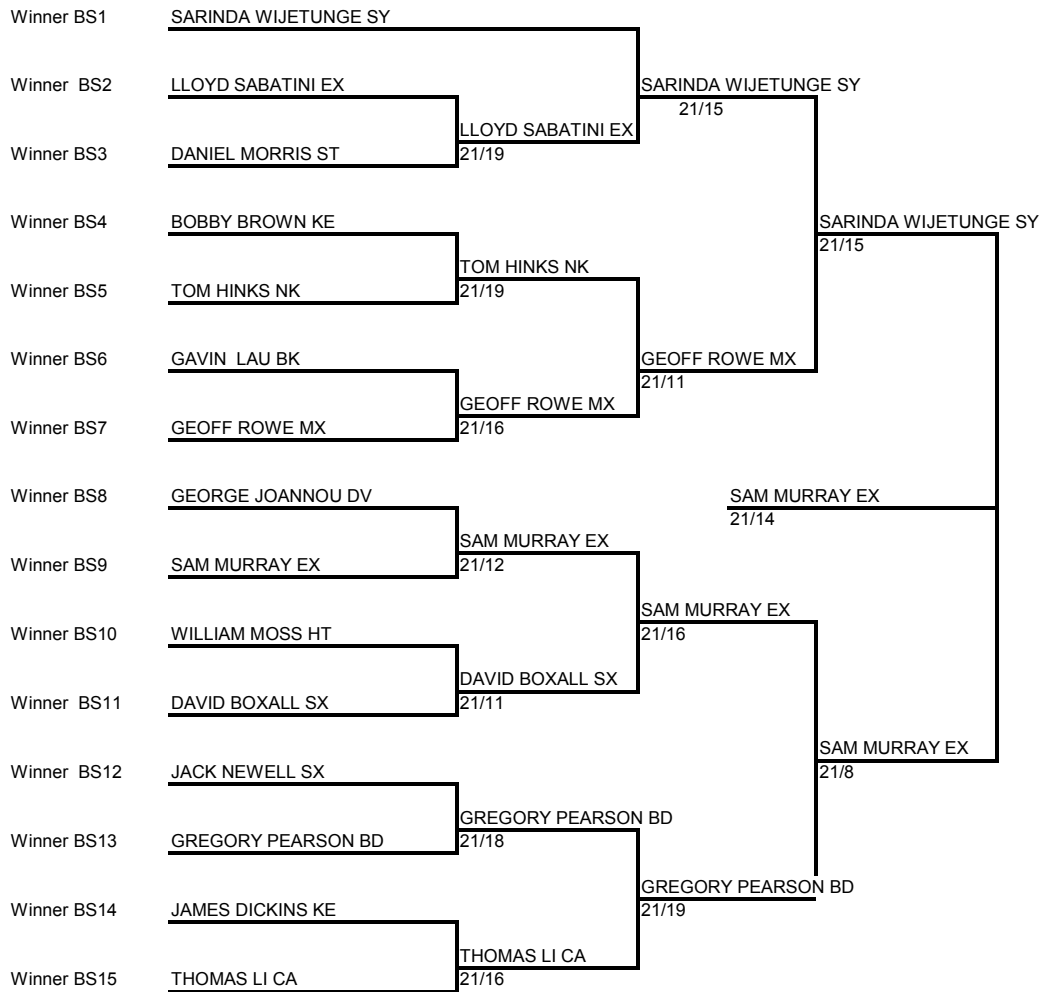

U15 Bronze Boys Doubles

A		1	2	3	4
1	ROSS PILKINGTON KE / JAMES DICKENS KE		21	21	18
2	TIMOTHY CHAN BU / JACOB FERNANDES BU	11		21	12
3	STEVEN BARNES HT / EDMAR THOMPSON HT	14	18		13
4	HARRY WILLIAMS DV / GEORGE JOANOU DV	21	21	21	
B		5	6	7	8
5	RHYS MYERS EX / ROBBIE HALL EX		14	9	8
6	WILLIAM GAO SY / ZAIN AHMED SY	21		21	9
7	RYAN TINSLAY BK / GAVIN LAU BK	21	20		17
8	THOMAS LI CA / THOMAS KENT HA	21	21	21	
C		9	10	11	12
9	TOMMY PALLETT EX / TOM TAYLOR EX		13	18	12
10	HARRISON ALLEN BU / TOM FRANCE BU	21		16	21
11	EDWARD BYRNE HT / GARETH LUMB HT	21	21		20
12	DANIEL MORRIS ST / GREGORY PEARSON BD	21	20	21	
D		13	14	15	16
13	SAM HAMPTON EX / HARIS DUHERICH EX		21	21	9
14	JAMIE JENKINS KE / GEOFF ROWE MX	17		21	13
15	MATTHEW GREGORY BU / JAMES COX BU	6	2		4
16	DAVID BOXALL SX / JACK NEWALL SX	21	21	21	
E		17	18	19	20
17	LLOYD SABATINI EX / SAM MURRAY EX		21	21	21
18	TIM FOO KE / DANIEL LEWIS KE	8		14	12
19	BEN SMITH HT / OLIVER WHITE HT	14	21		9
20	ERIC RICHARDSON SX / SEAN RICHARDSON SX	15	21	21	
F		21	22	23	24
21	NEIL MALDE EX / TRISTAN TUEN-MATTHEWS SX		21	10	18
22	LIAM BRIDGE KE / ASHLEY GABITAS KE	18		3	2
23	BEN BIRKS SY / EDWARD LEE SY	21	21		21
24	TOM HINKS NK / MAX HODGKINSON HT	21	21	20	

HARRY WILLIAMS DV / GEORGE JOANOU DV

THOMAS LI CA / THOMAS KENT HA

DANIEL MORRIS ST / GREGORY PEARSON BD

DANIEL MORRIS ST / GREGORY PEARSON BD

DANIEL MORRIS ST / GREGORY PEARSON BD

21/13

21/17

DAVID BOXALL SX / JACK NEWALL SX

DANIEL MORRIS ST / GREGORY PEARSON BD

21/19

LLOYD SABATINI EX / SAM MURRAY EX

DAVID BOXALL SX / JACK NEWALL SX

21/19

DAVID BOXALL SX / JACK NEWALL SX

21/14

BEN BIRKS SY / EDWARD LEE SY