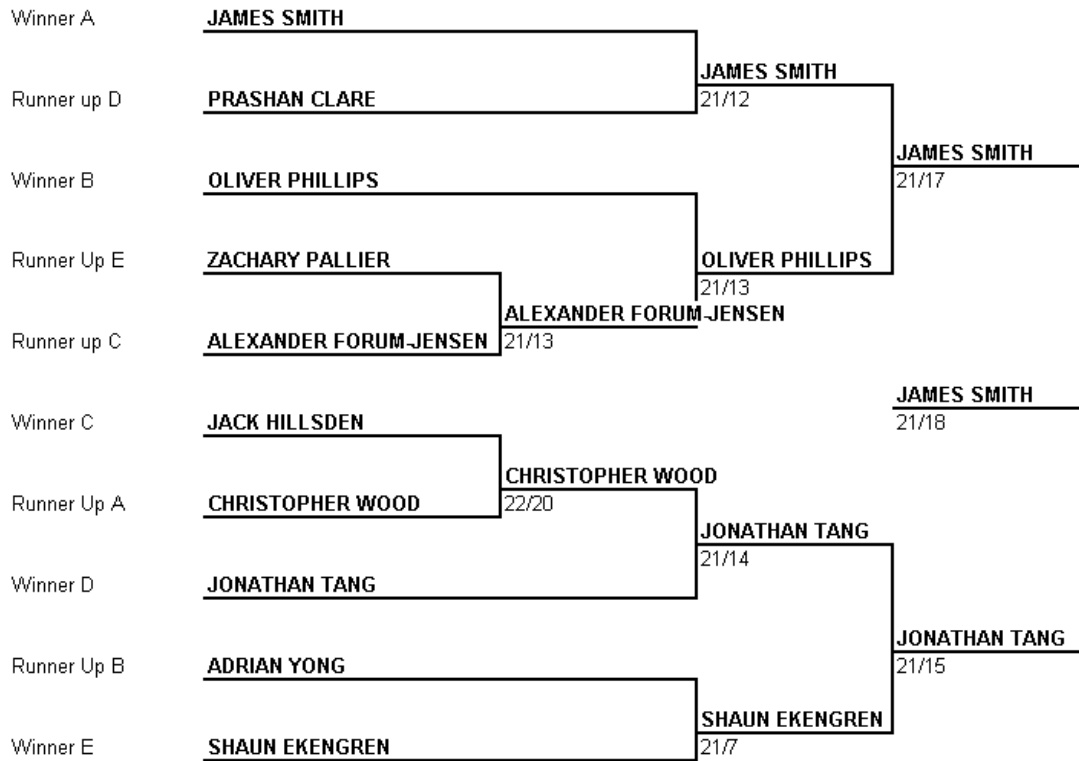

U13 BOYS SINGLES playoffs

U13 BOYS DOUBLES

A		1	2	3	4	5
1	JAMES SMITH / OLIVER PHILLIPS		21	21	21	
2	HARRISON ANSELL / DAVID BALHAM	14		21	21	
3	ADAM TAYLOR / RYAN HARMAN	7	12		21	
4	BILLY EDMED / JOE SCOURFIELD	12	6	20		
5	JORDAN MCDONALD / JAMIE PEACHAM					

B		6	7	8	9	10
6	CHRISTOPHER WOOD / ZACHARY PALLIER		21	21	21	18
7	LUKE SMITH / SIMON DOUTHWAITE	8		8	7	8
8	ADRIAN YONG / JACK HILLSDEN	11	21		17	21
9	JONATHAN TANG / SHAUN EKENGREN	12	21	21		21
10	DILLON MALDE / ALEX FORUM JENSEN	21	21	18	17	

Winner A **JAMES SMITH / OLIVER PHILLIPS**

Runner up **JONATHAN TANG / SHAUN EKENGREN**

JONATHAN TANG / SHAUN EKENGREN

21/13

JONATHAN TANG / SHAUN EKENGREN

Winner B **CHRISTOPHER WOOD / ZACHARY PALLIER**

21/15

CHRISTOPHER WOOD / ZACHARY PALLIER

21/11

Runner up **HARRISON ANSELL / DAVID BALHAM**