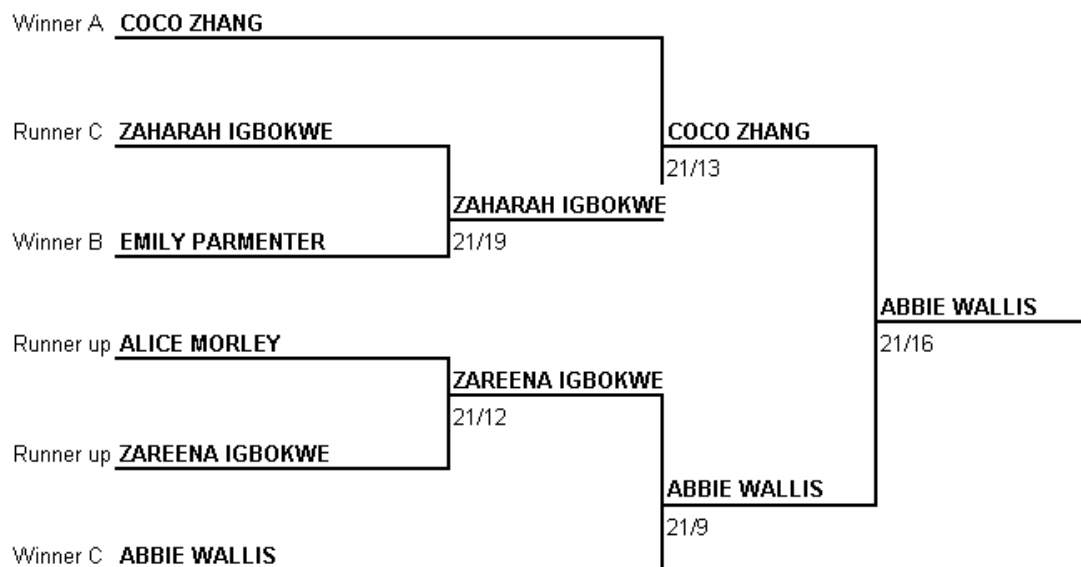

Winner A **JAMES SMITH / OLIVER PHILLIPS**

Runner up **JONATHAN TANG / SHAUN EKENGREN**

JONATHAN TANG / SHAUN EKENGREN

21/13

JONATHAN TANG / SHAUN EKENGREN

Winner B **CHRISTOPHER WOOD / ZACHARY PALLIER**

21/15

CHRISTOPHER WOOD / ZACHARY PALLIER

21/11

Runner up **HARRISON ANSELL / DAVID BALHAM**

U13 GIRLS SINGLES

A		1	2	3	4	5
1	COCO ZHANG		21		21	21
2	EMILY MUGGLETON	10			21	13
3	ANNA RICHARDSON withdrew					
4	MEGAN COURTIER	3	13			18
5	ALICE MORLEY	11	21		21	

B		6	7	8	9
6	SUSANNA WRATTEN		21	21	16
7	RIYA AMIN	17		17	16
8	ZAREENA IGBOKWE	18	21		21
9	EMILY PARMENTER	21	21	19	

C		10	11	12	13
10	ABBIE WALLIS		21	21	21
11	SALONI MAKHIJA	11		9	6
12	ROSEMARY ALLEN	4	21		15
13	ZAHARAH IGBOKWE	17	21	21	