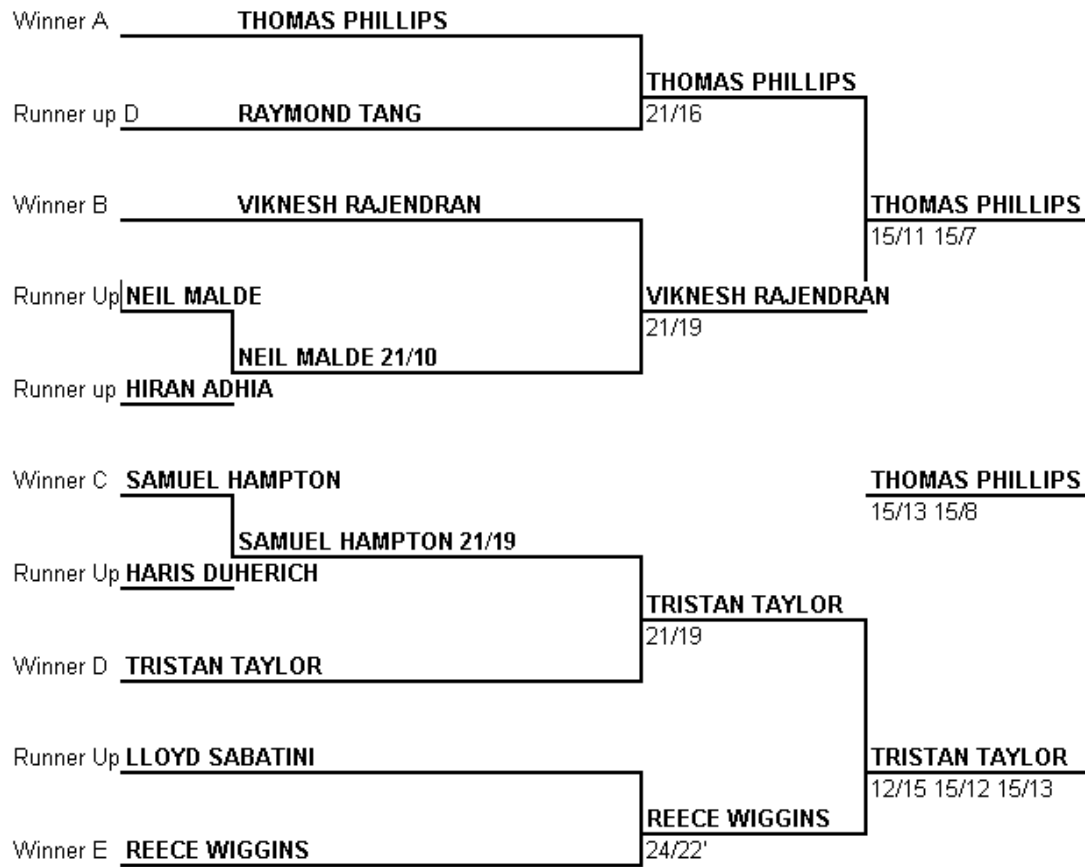

U15 BOYS SINGLES PLAY OFF

U15 BOYS DOUBLES

A		1	2	3	4	5
	1	SAMUEL HAMPTON / TOM PHILLIPS	21	21	21	21
	2	EDWIN POON / KUSA SHAH	10	7	18	16
	3	TRISTAN TAYLOR / NEIL MALDE	15	21	21	21
	4	HARIS DUHERICH / KARAN NAGARAJ	13	21	13	15
	5	ROBBIE HALL / RAYMOND TANG	14	21	17	21

B		6	7	8	9	10
	6	REECE WIGGINS / VIKNESH RAJENDRAN	21	18	21	21
	7	MATT MURRAY / MATTHEW DUNLOP	6	8	12	12
	8	LLOYD SABATINI / HIRAN ADHIA	21	21	21	21
	9	ARRAN WESTON / TOMMY PALLETT	9	21	13	21
	10	JONATHAN TANG / JACK HILLSDEN	11	21	12	12

Winner A **SAMUEL HAMPTON / TOM PHILLIPS**

Runner up **REECE WIGGINS / VIKNESH RAJENDRAN**

Winner B **LLOYD SABATINI / HIRAN ADHIA**

Runner up **TRISTAN TAYLOR / NEIL MALDE**

SAMUEL HAMPTON / TOM PHILLIPS

15/12 8/15 15/8

HAMPTON / PHILLIPS

15/7 15/9

LLOYD SABATINI / HIRAN ADHIA

12/15 15/11 16/14