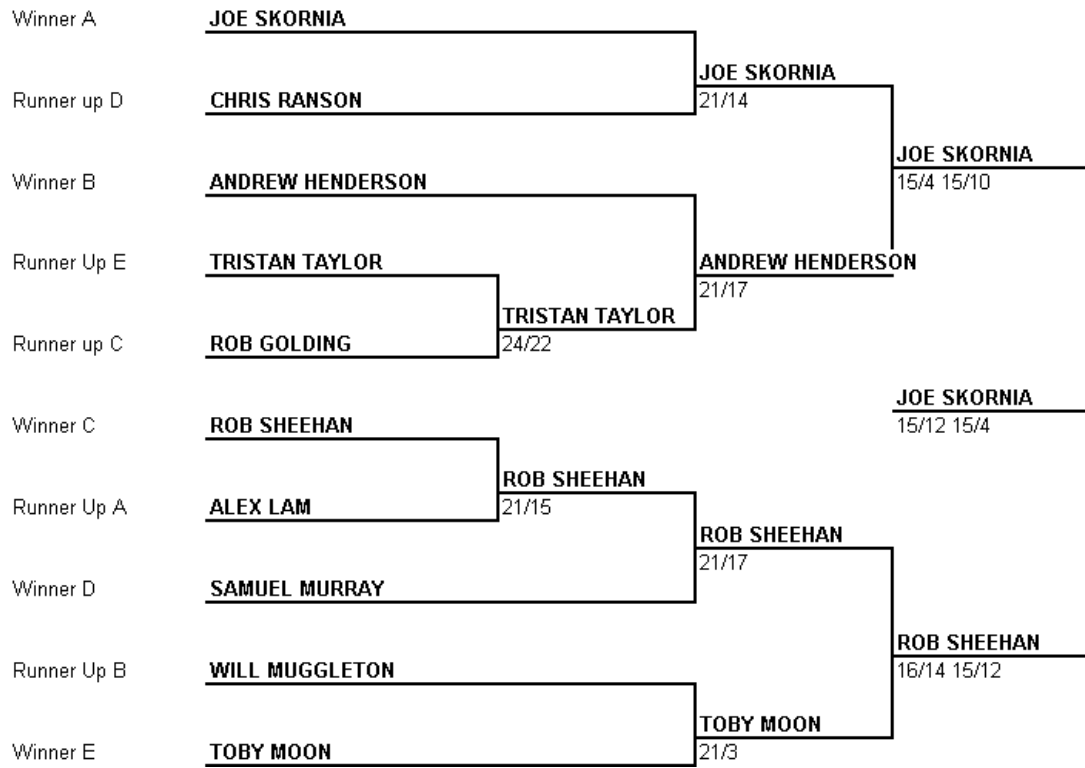

U17 BOYS SINGLES PLAY OFF

U17 BOYS DOUBLES

A		1	2	3	4	5
1	TOBY MOON / OSCAR HACKETT		21	21	21	20
2	MATT GOLDSTONE / CHRIS RANSON	7		21	21	21
3	RHYS MYERS / SAM MCKUNE	7	12		9	20
4	RYAN HALL / VINCENT POON	11	8	21		15
5	KEVIN CHAN / ALEX LAM	21	15	21	21	

B		6	7	8	9	10
6	ROB SHEEHAN / JOE SKORNIA		21		21	21
7	ROBBIE HALL / RAYMOND TANG	9			13	7
8	ROSHAN RAJORIA / SAM MURRAY					
9	ANDREW HENDERSON / LIAM BELLINGHAM	10	21			21
10	TIM RAINBOW / WILL MUGGLETON	10	21		16	

Winner A **TOBY MOON / OSCAR HACKETT**

Runner up **ANDREW HENDERSON / LIAM BELLINGHAM** 15/4 15/11

TOBY MOON / OSCAR HACKETT

Winner B **ROB SHEEHAN / JOE SKORNIA**

Runner up **KEVIN CHAN / ALEX LAM** 15/12 15/7

ROB SHEEHAN / JOE SKORNIA 7/15 15/12 15/13